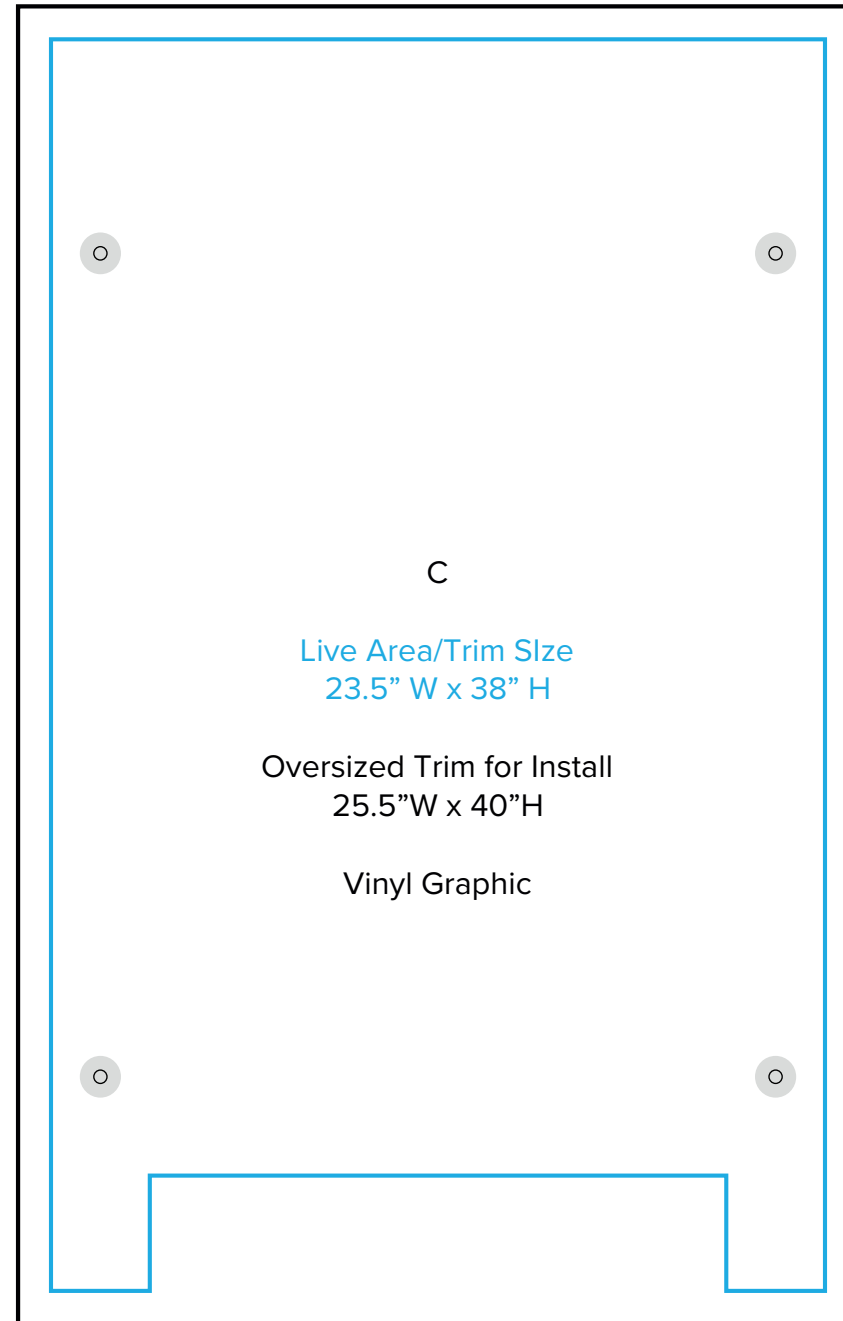

Graphic Template
10 x 10 Inline Exhibit
Backwall Graphics

NOTE: All Raster Art (jpg, tiff,psd, png, etc.) must be at least 100 dpi at print size.
Standard kits are often customized. Please check with Customer Service to ensure that this template matches your specific job.

Graphic Template Portable Counter – Vinyl Graphic

NOTE: All Raster Art (jpg, tiff,psd, png, etc.) must be at least 100 dpi at print size.
Standard kits are often customized. Please check with Customer Service to ensure that this template matches your specific job.