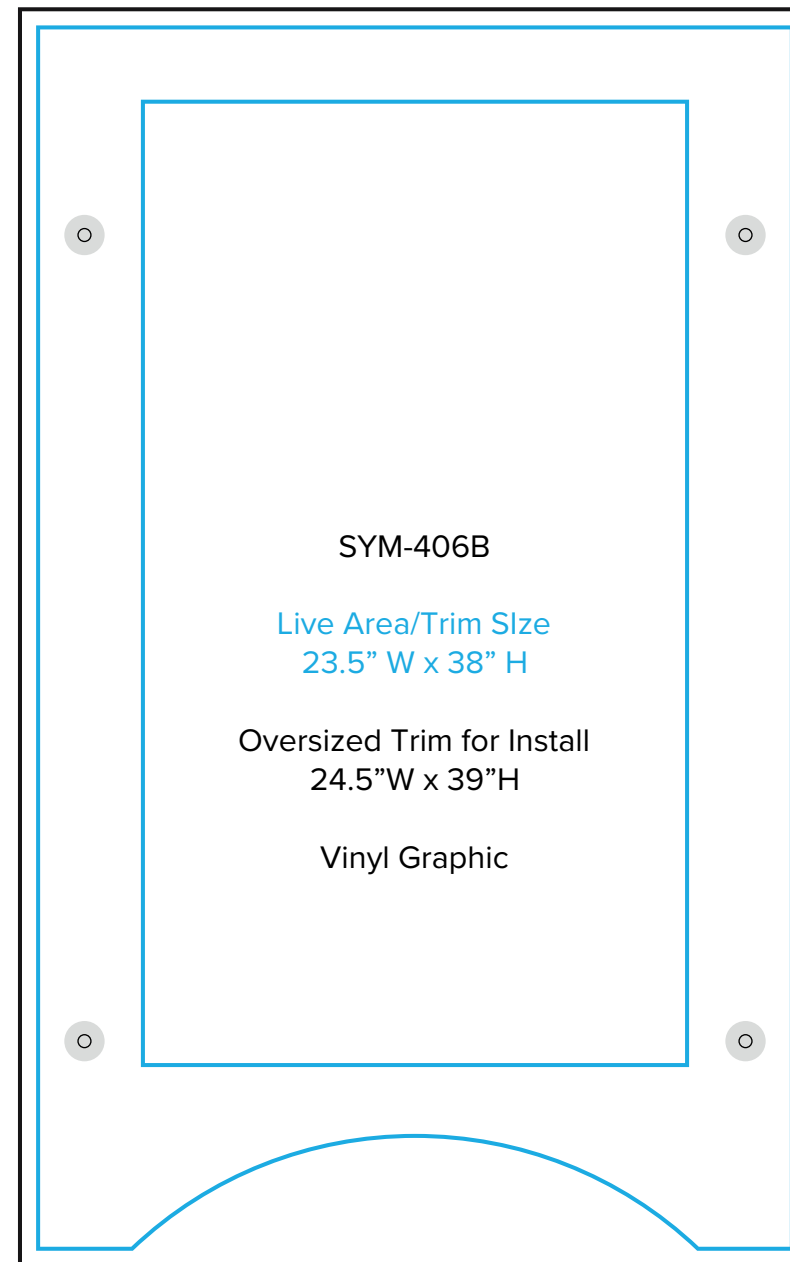

Graphic Template Portable Counter – Vinyl Graphic

NOTE: All Raster Art (jpg, tiff,psd, png, etc.) must be at least 100 dpi at print size.
Standard kits are often customized. Please check with Customer Service to ensure that this template matches your specific job.