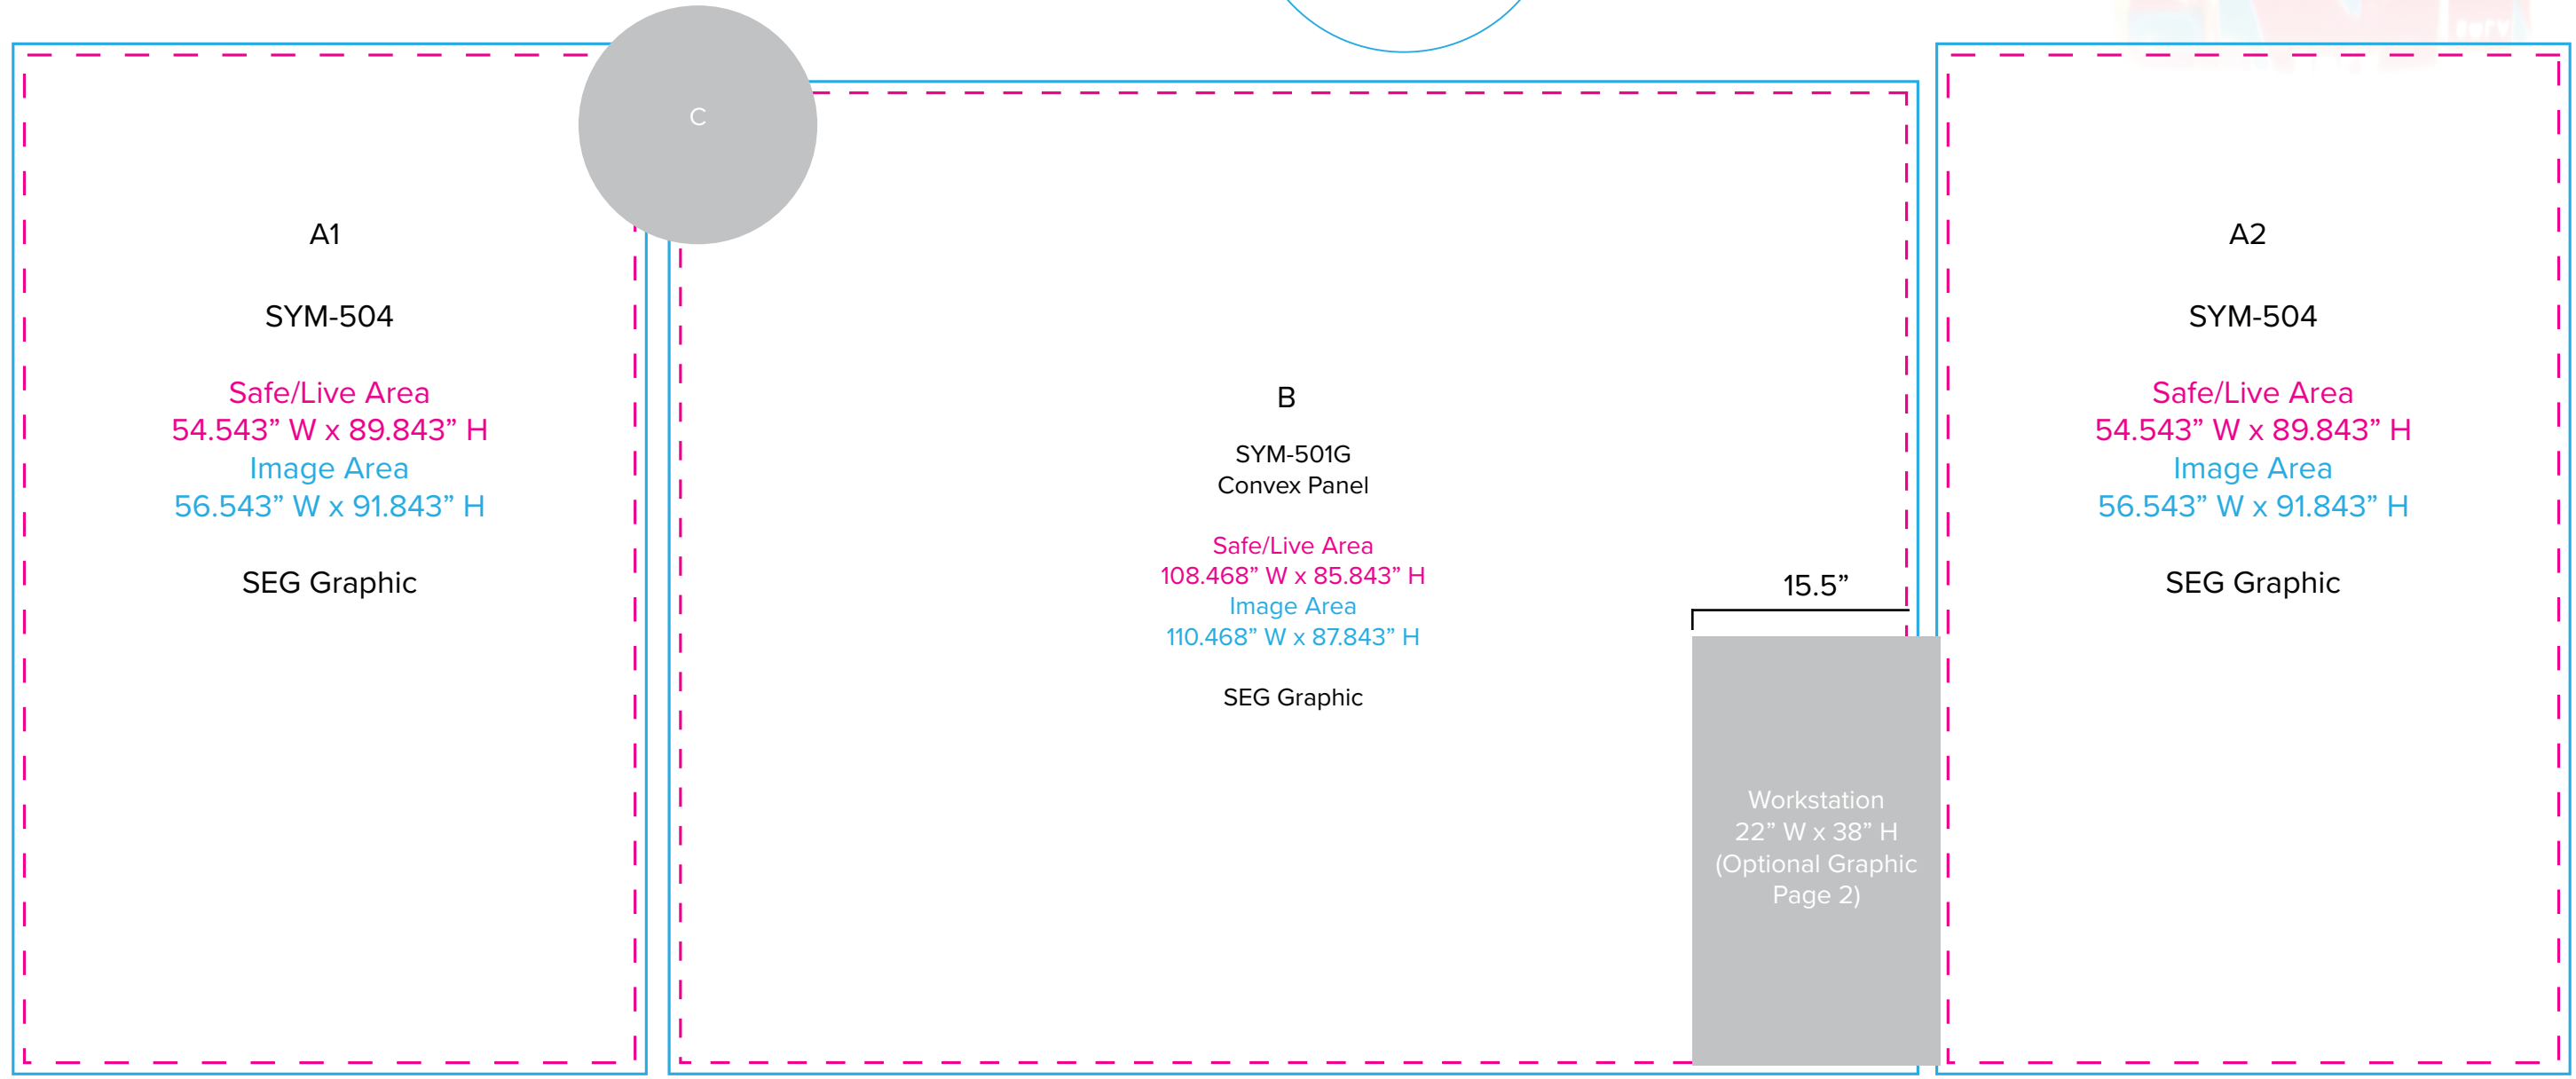

Graphic Template  
10 x 20 Inline Exhibit  
Backwall with Convex Center Panel &  
Flat, Rectangular Side Panels - SEG Graphics

NOTE: All Raster Art (jpg, tiff,psd, png, etc.) must be at least 100 dpi at print size.  
Standard kits are often customized. Please check with Customer Service to ensure that this template matches your specific job.

Graphic Template  
Backwall Workstation Countertop – Vinyl Graphics  
Graphics **NOT** included in base price. Please request pricing.

NOTE: All Raster Art (jpg, tiff,psd, png, etc.) must be at least 100 dpi at print size.  
Standard kits are often customized. Please check with Customer Service to ensure that this template matches your specific job.

# Graphic Template Portable Counter – Vinyl Graphic

NOTE: All Raster Art (jpg, tiff,psd, png, etc.) must be at least 100 dpi at print size.  
Standard kits are often customized. Please check with Customer Service to ensure that this template matches your specific job.