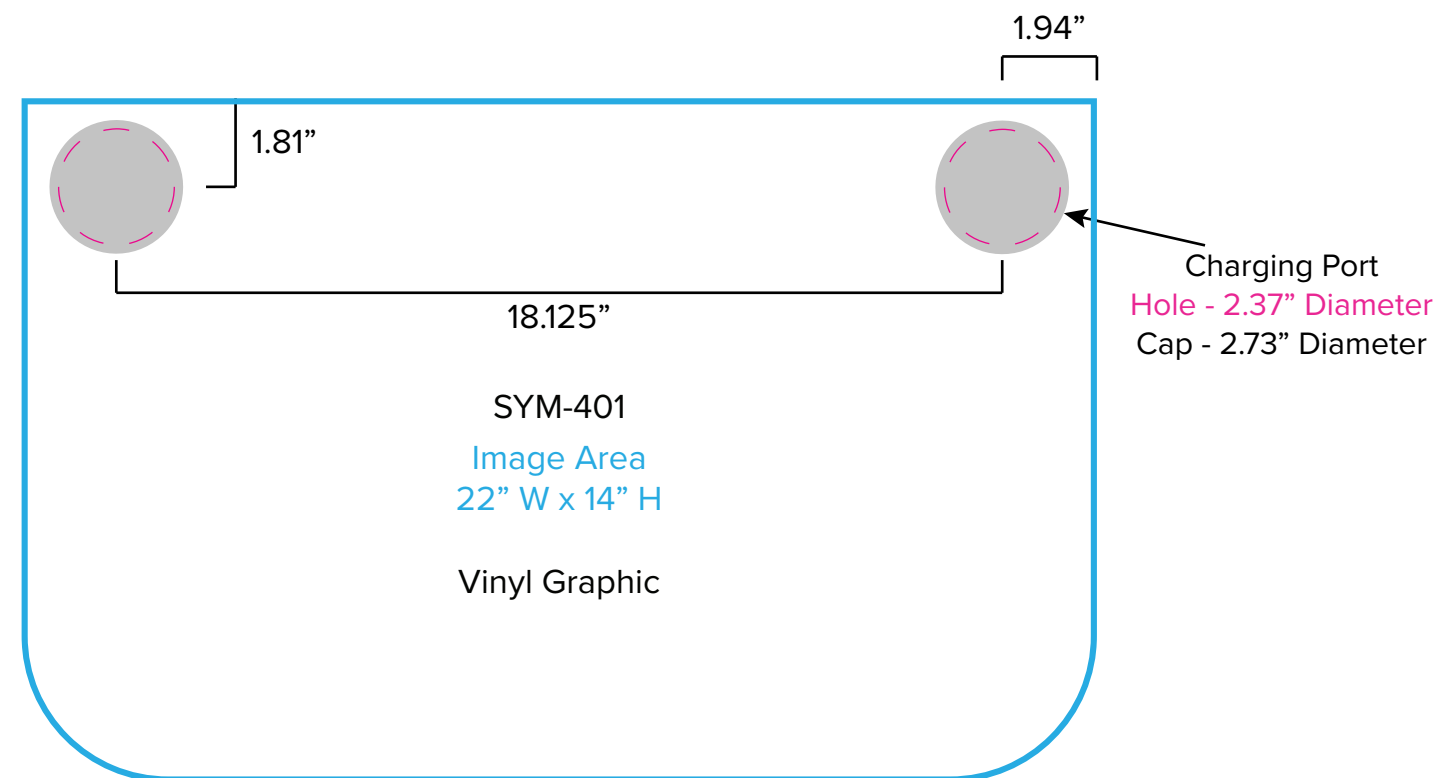

Graphic Template  
10 x 20 Inline Exhibit  
Backwall with Convex Center Panel &  
Flat, Rectangular Side Panels - SEG Graphics

NOTE: All Raster Art (jpg, tiff,psd, png, etc.) must be at least 100 dpi at print size.  
Standard kits are often customized. Please check with Customer Service to ensure that this template matches your specific job.

Graphic Template  
Backwall Workstation Countertop – Vinyl Graphics  
Graphics **NOT** included in base price. Please request pricing.

NOTE: All Raster Art (jpg, tiff,psd, png, etc.) must be at least 100 dpi at print size.  
Standard kits are often customized. Please check with Customer Service to ensure that this template matches your specific job.

# Graphic Template Portable Counter – Vinyl Graphic

NOTE: All Raster Art (jpg, tiff,psd, png, etc.) must be at least 100 dpi at print size.  
Standard kits are often customized. Please check with Customer Service to ensure that this template matches your specific job.