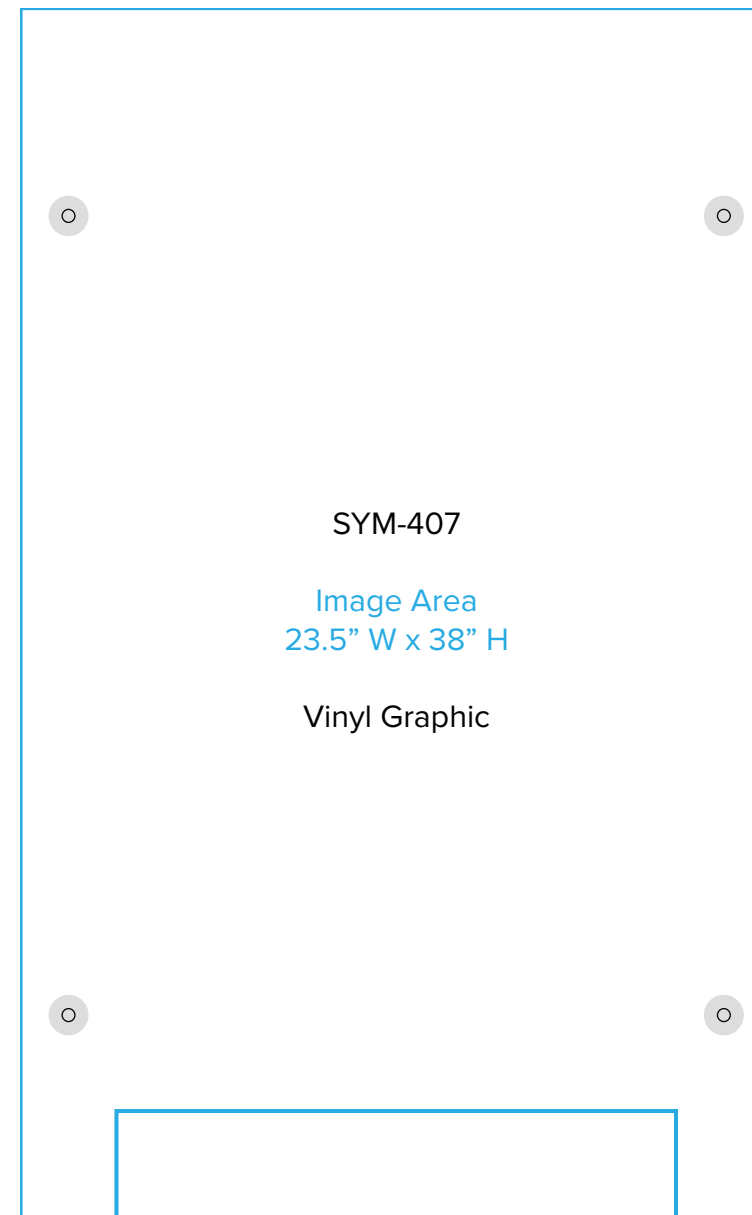

Graphic Template  
10 x 20 Inline Exhibit  
Backwall with Convex Center Panel &  
Flat, Rectangular Side Panels - SEG Graphics

NOTE: All Raster Art (jpg, tiff,psd, png, etc.) must be at least 100 dpi at print size.  
Standard kits are often customized. Please check with Customer Service to ensure that this template matches your specific job.

Graphic Template  
Backwall Workstation Countertop – Vinyl Graphics  
Graphics **NOT** included in base price. Please request pricing.

NOTE: All Raster Art (jpg, tiff,psd, png, etc.) must be at least 100 dpi at print size.  
Standard kits are often customized. Please check with Customer Service to ensure that this template matches your specific job.

# Graphic Template Portable Counter – Vinyl Graphic

NOTE: All Raster Art (jpg, tiff,psd, png, etc.) must be at least 100 dpi at print size.  
Standard kits are often customized. Please check with Customer Service to ensure that this template matches your specific job.